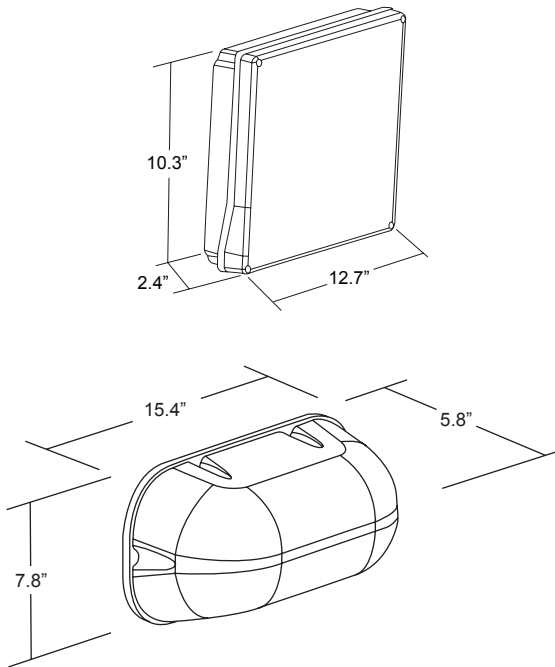

## DIMENSIONS

## FEATURES

- Weatherproof, vandal-resistant enclosure
- UL94-5VA flame-retardant polycarbonate components
- Suitable for Wet Locations
- Standard backplate finish: White
- IP65 rated per IEC 60529, suitable for outdoor use
- Suitable for wall mount and ceiling surface mount
- UV resistant polycarbonate lens